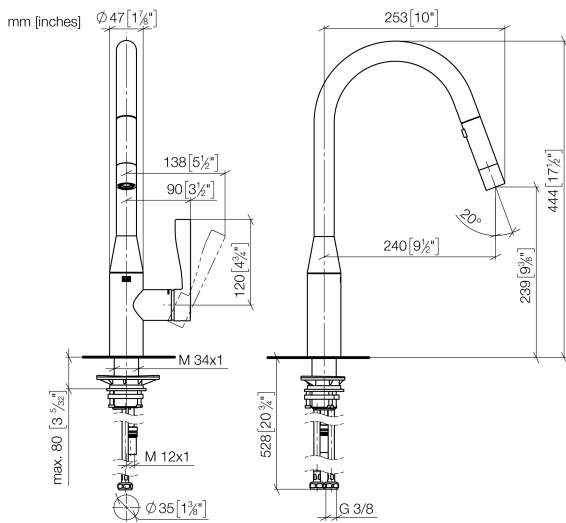

33 870 895

- 240mm projection
- pivotable spout 360°
- Optional swivel limiter available with swivel limiter set 12 821 970 90
- laminar and spray flow
- height of mixer 444 mm
- height up to laminar flow regulator 240 mm
- hole diameter 35 mm
- 1800 mm metal shower hose
- sprayface with anti-scaling system
- max. flow 10.4 l/min at 3 bar flow pressure
- lead-free
- This product can help a building meet the requirements of Green Building Rating Systems, e.g. LEED®, BREEAM®, DGNB

**Recommended miscellaneous**

**Swivel limitation set -** 12 821 970 90

**Recommended miscellaneous**

**Strainer waste with control handle - Platinum** 10 712 970-08

**Recommended miscellaneous**

**Dispenser without rosette - Platinum** 82 424 970-08

33 870 895

**Flow rate chart**

**Certificates**

Belgaqua\_21-027- 27\_3. LGA\_28657. GDV\_0400314.

33 870 895

Spare parts list

No.	Item Number	Name	Quantity used	Delivery time
1	90 12 11 148 00-08	shower	1	40
2	04 30 02 120 00-85	hose	1	30
3	90 28 22 302 00-08	spout	1	40
4	09 28 10 160 90	ring	1	2
5	09 28 10 162 90	ring	1	2
6	09 28 10 161 90	ring	1	2
7	90 15 05 064 00 90	cartridge	1	2
8	09 23 10 072 90	nut	1	60
9	09 14 10 190 90	seal	1	2
10	09 28 30 030-08	cover	1	40
11	09 20 89 020-08	handle	1	40
12	90 31 11 063 00 90	pin	1	2
13	90 31 20 087 00-08	plug	1	40
14	04 30 04 101 00 90	hose	2	2
15	04 28 20 067 00 90	pipe	1	2
16	04 30 11 040 00 90	fixing set	1	2
17	09 20 93 056 90	insert	1	2
18	90 24 03 253 00 90	adaptor	1	2
19	09 30 03 038 90	hose	1	2
20	04 21 50 010 00 90	accessories	1	2
21	90 30 09 031 00 90	key	1	2